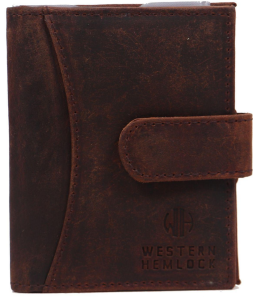

Mens Wallet
Model no-MWC12
Size-10*1.5*7.5cm
Lining-Polyester
Leather-Cow
Price-2.5\$Fob
Moq-100
Rfid protected-Yes

Bifold Card Holder
Model no-CHB01
Size-10.5*8.5
Leather-Cow
Price-1.65\$ FOB
MOQ-200
Rfid Protected-Yes

CREDIT CARD
POCKETS
(Clear Compartment)

ID CARD HOLDER

CREDIT CARD
POCKETS
(Clear Compartment)

PAPER CURRENCY
POCKETS

PREMIUM MATERIAL
WITH GLOSSY FINISH

Card Holder
Model No-CHH02
Size-10*1.5*7.5cm
Leather-cow
Price-2.36 FOB
MOQ-200
Rfid Protected-Yes

Card holder
Model NO-CHB03
Size-10.8*7.6
Lining-Polyester
Price-1.62 FOB
Moq-200
Rfid Protected-Yes

Card Holder
Model no-CHT04
Size-11*7.5cm
Leather-Cow
Price-1.35\$
Moq-200
Rfid protected-Yes

CREDIT CARD
POCKETS
(Over Compartment)